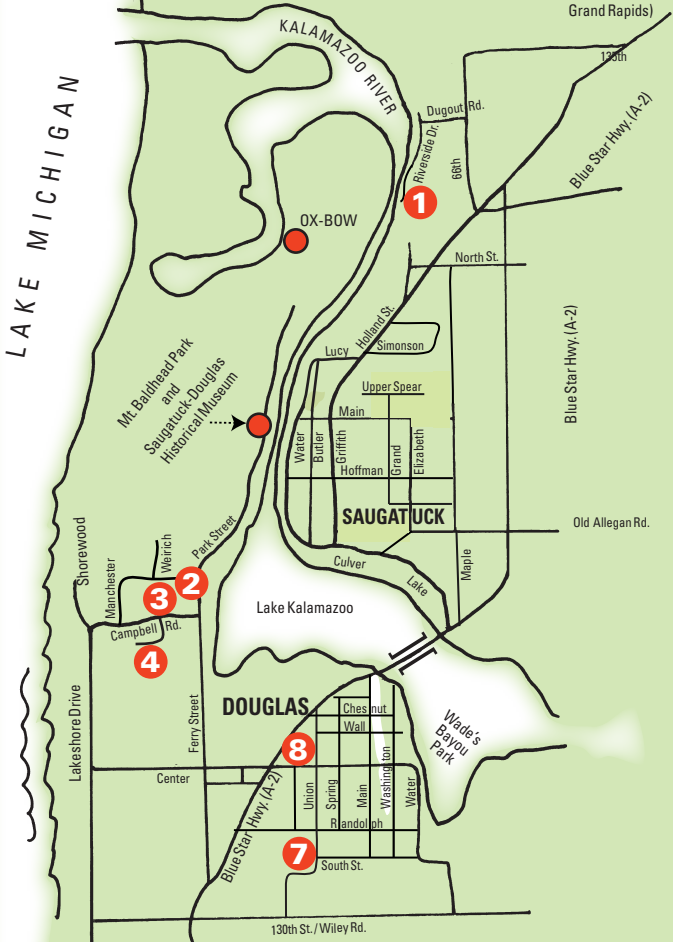

# 2008 Heritage Festival Homes Tour Map

Saturday, September 20

To I-196 Exit 41  
(To Holland,  
Grand Rapids)

## Legend

- 1** Kelly House | 2007  
3740 Riverside Drive | Saugatuck
- 2** Spangler House | 1993  
18 Park Street | Saugatuck
- 3** Tornvall Barn | 2007  
540 Campbell Road | Saugatuck
- 4** Knollenberg House | 1942  
605 Campbell Road | Douglas
- 5** Timber Bluff | 1920s-1950s  
2729 Lake Shore Drive Fennville
- 6** Blue Water Lodge | 1937  
2420 Lakeshore Drive | Fennville
- 7** Dutcher-Mark House | 1889  
148 Union Street | Douglas
- 8** Old School House | 1866  
130 Center Street | Douglas